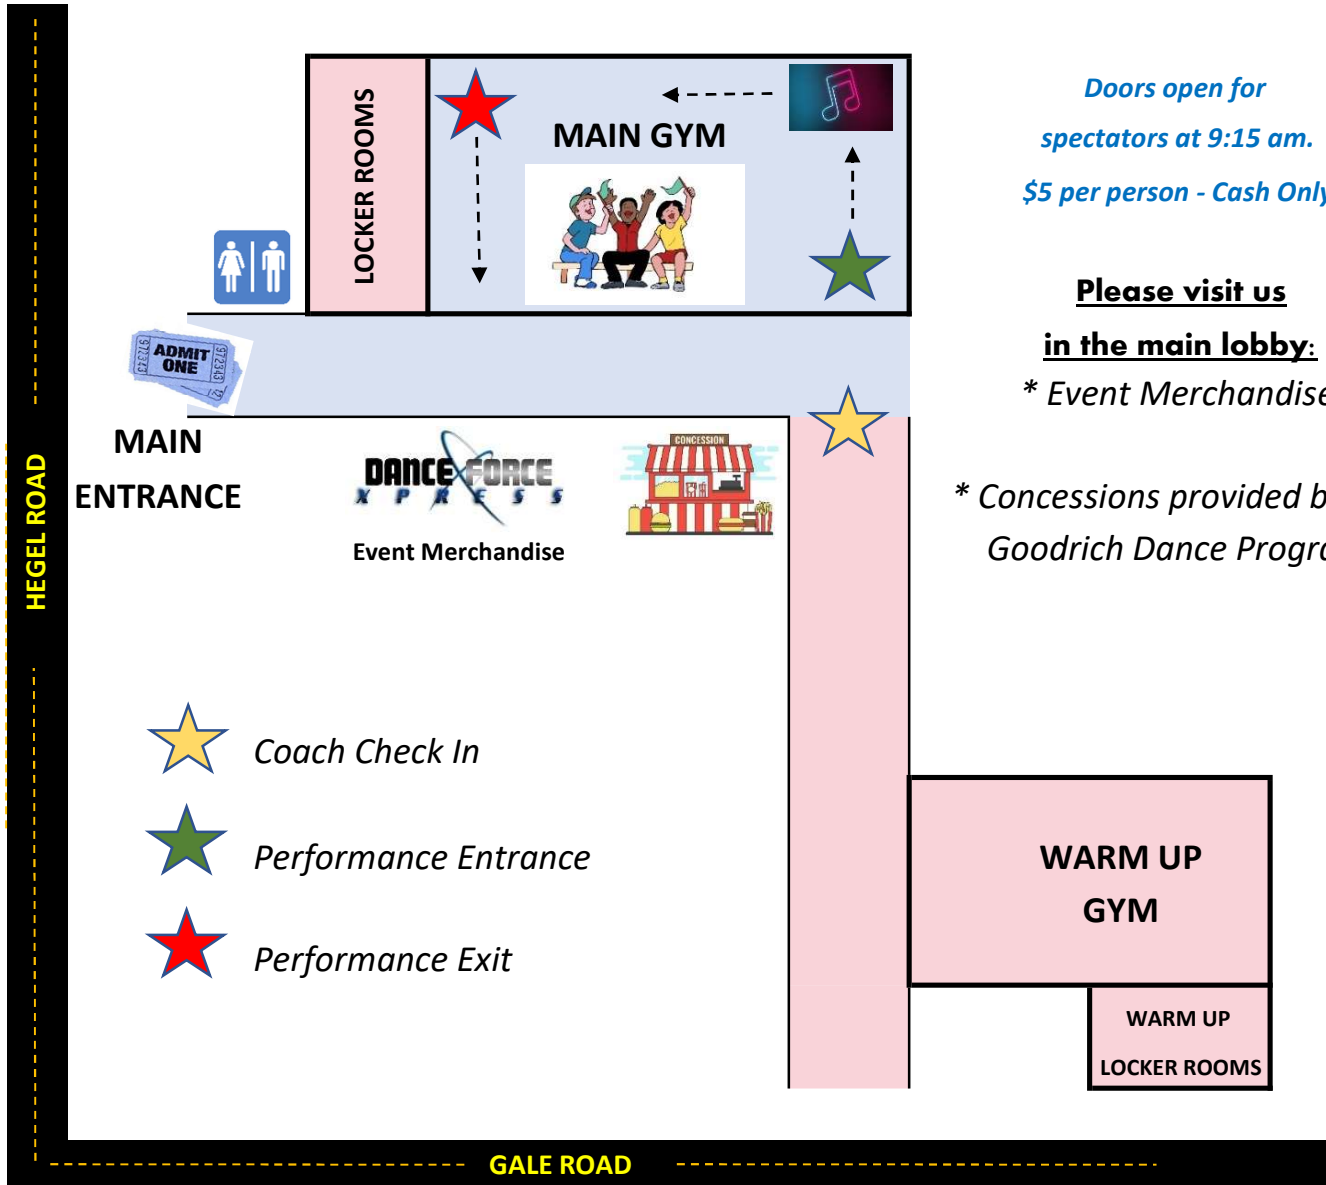

# Welcome!

**Goodrich High School**  
8029 South Gale Road - Goodrich, MI

**Saturday, November 19th - 2022**

[www.DanceForceXpress.com](http://www.DanceForceXpress.com)

*Doors open for spectators at 9:15 am.  
\$5 per person - Cash Only*

**Please visit us in the main lobby:**  
*\* Event Merchandise*

*\* Concessions provided by the Goodrich Dance Program*

*\*Map is not to scale*