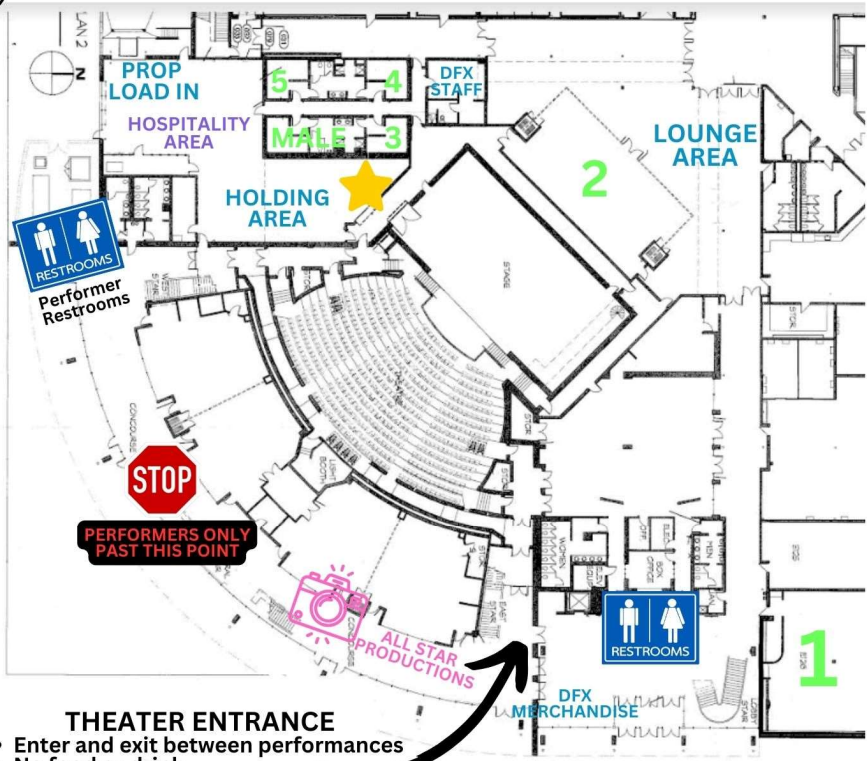

WELCOME!

TAYLOR, MICHIGAN

★ = Routine Check-In

VENDORS:
 Maui Wowi Smoothies (Lounge Area)
 Detroit Mini Donuts (Food Truck)

THEATER ENTRANCE

- Enter and exit between performances
- No food or drink
- No photo or video

MAIN ENTRANCE
 Doors open at 7:30 am (Saturday),
 8:00 am (Sunday)
 NO PARKING IN CIRCULAR DRIVE

www.DanceForceXpress.com