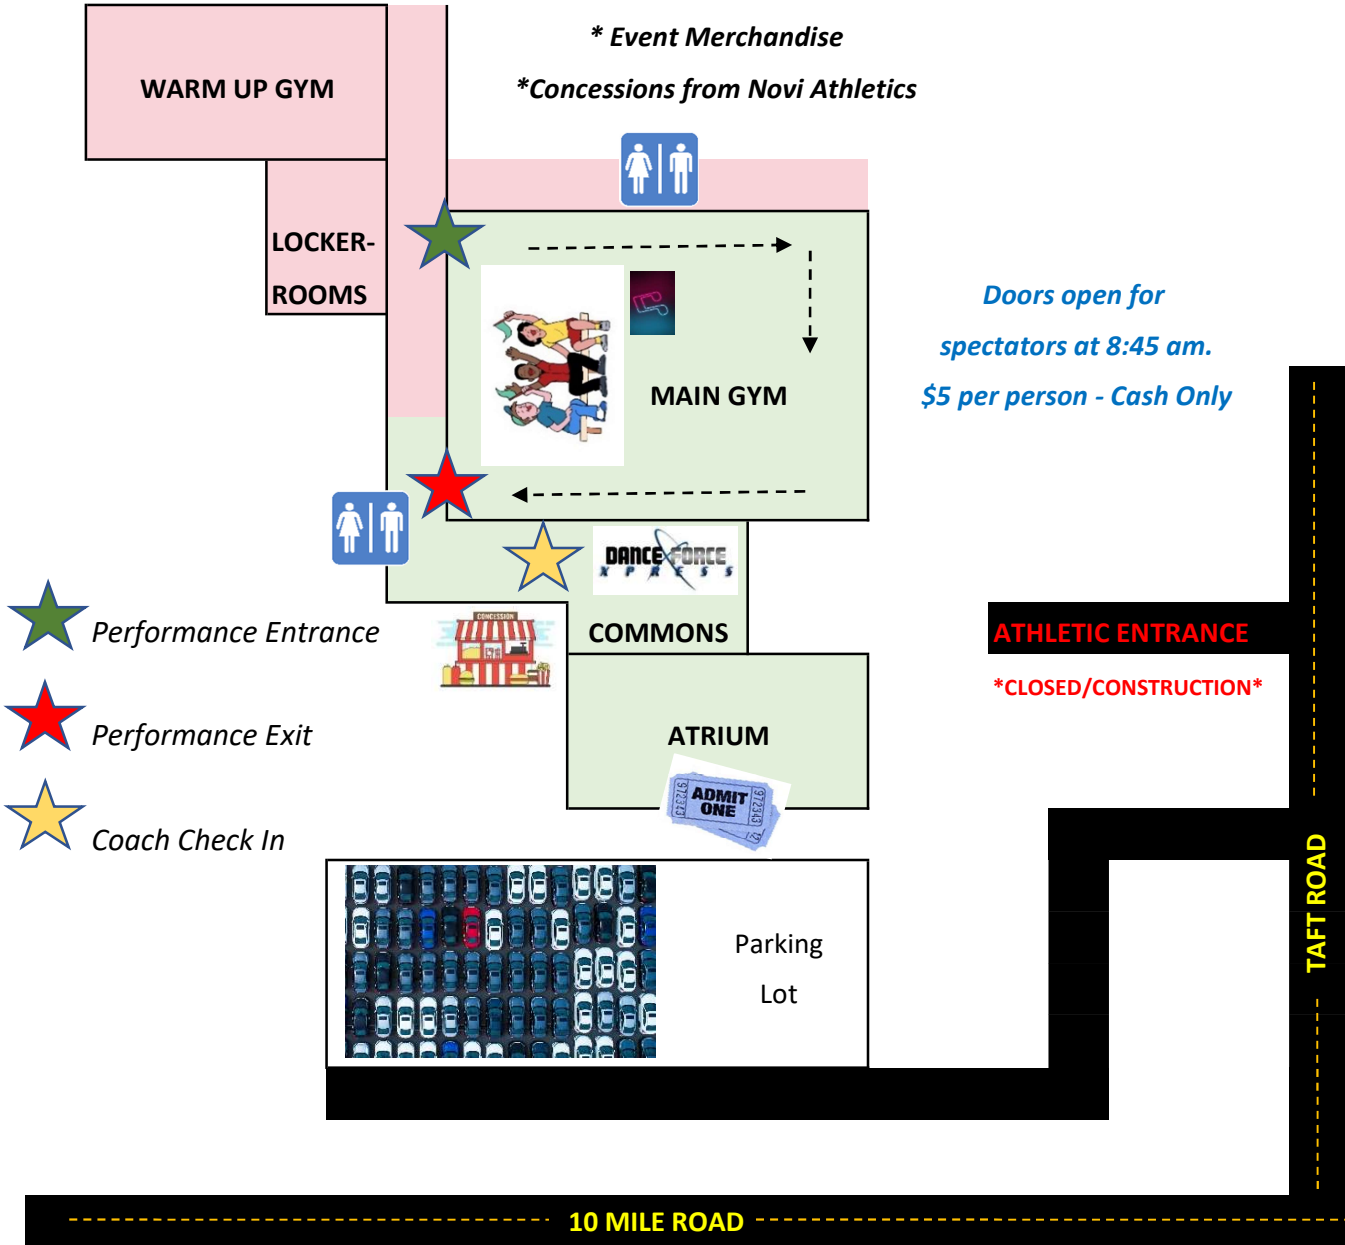

Welcome!

Novi High School

24062 Taft Road - Novi, MI 48375

Saturday, January 14th - 2023

www.DanceForceXpress.com

Please visit the Commons Area:

* Event Merchandise

* Concessions from Novi Athletics

- Performance Entrance
- Performance Exit
- Coach Check In

Doors open for spectators at 8:45 am.
\$5 per person - Cash Only

- Performers/Coaches Only
- All access visitor area

*Map is not to scale