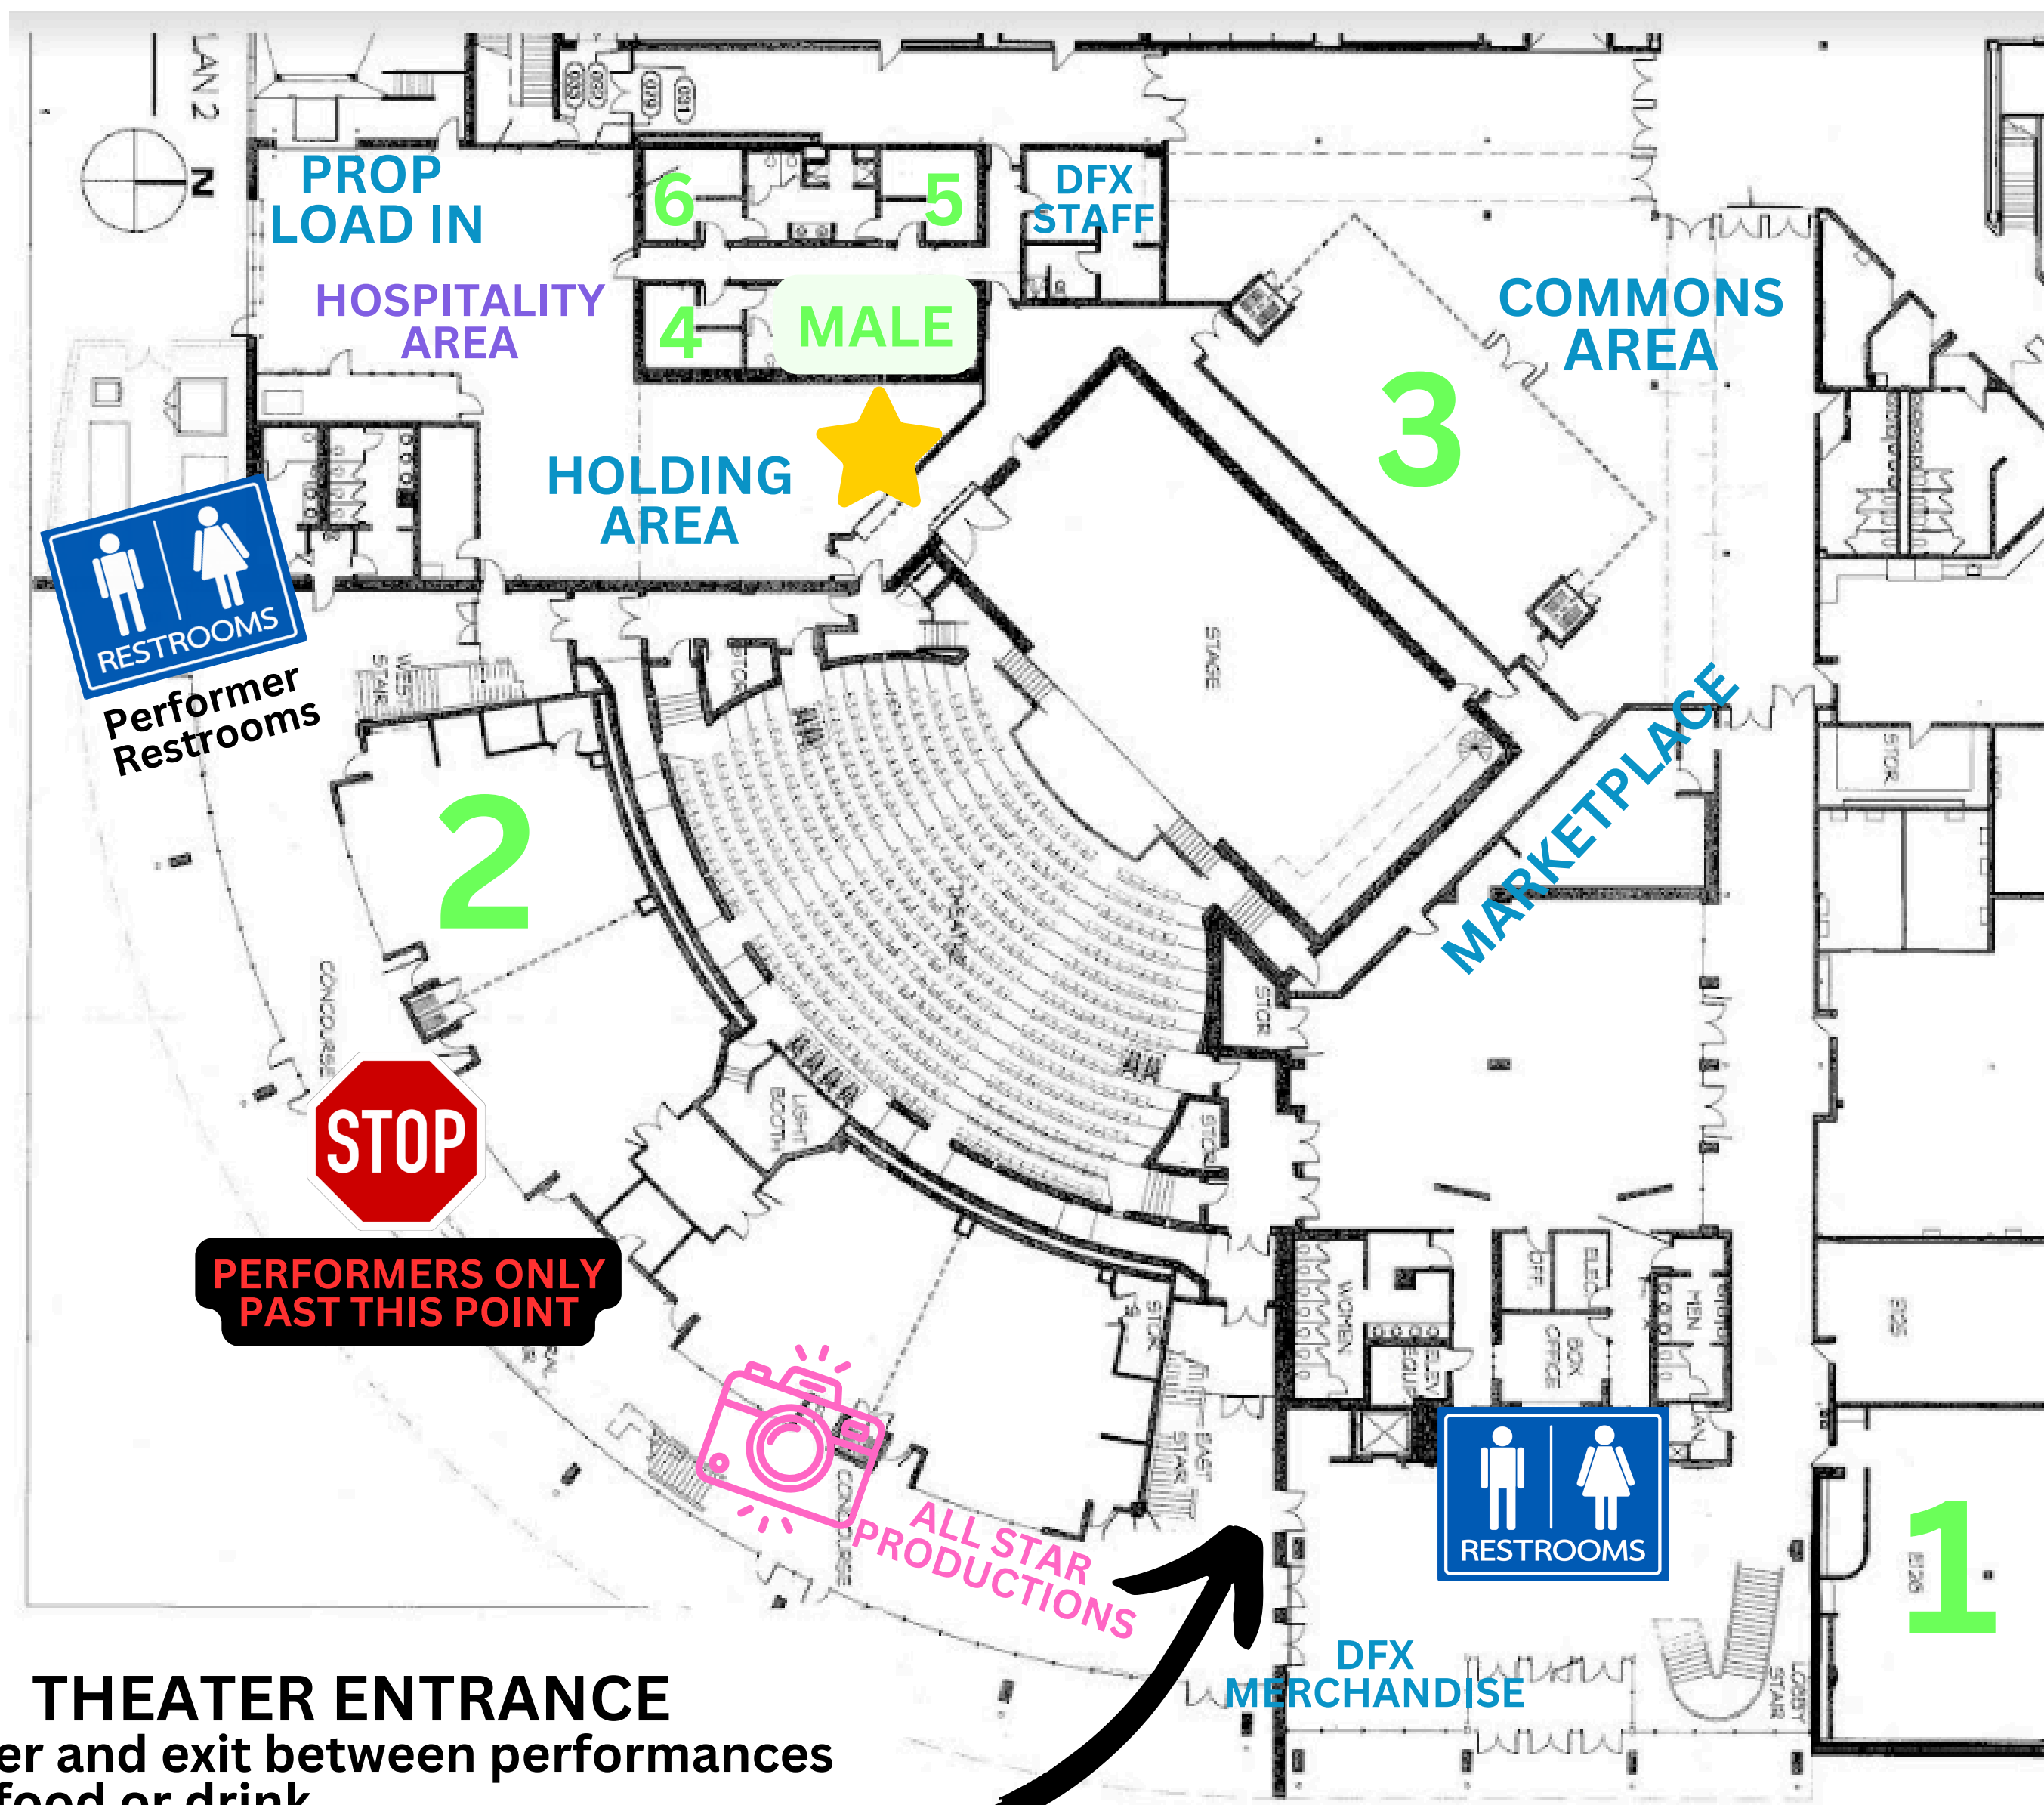

## TAYLOR, MICHIGAN

★ = Routine Check-In

### THEATER ENTRANCE

- Enter and exit between performances
- No food or drink
- No photo or video

### MAIN ENTRANCE

Doors open 30 minutes prior to the first routine each day.

**\* NO PARKING IN CIRCULAR DRIVE \***

[WWW.DANCEFORCEXPRESS.COM](http://WWW.DANCEFORCEXPRESS.COM)