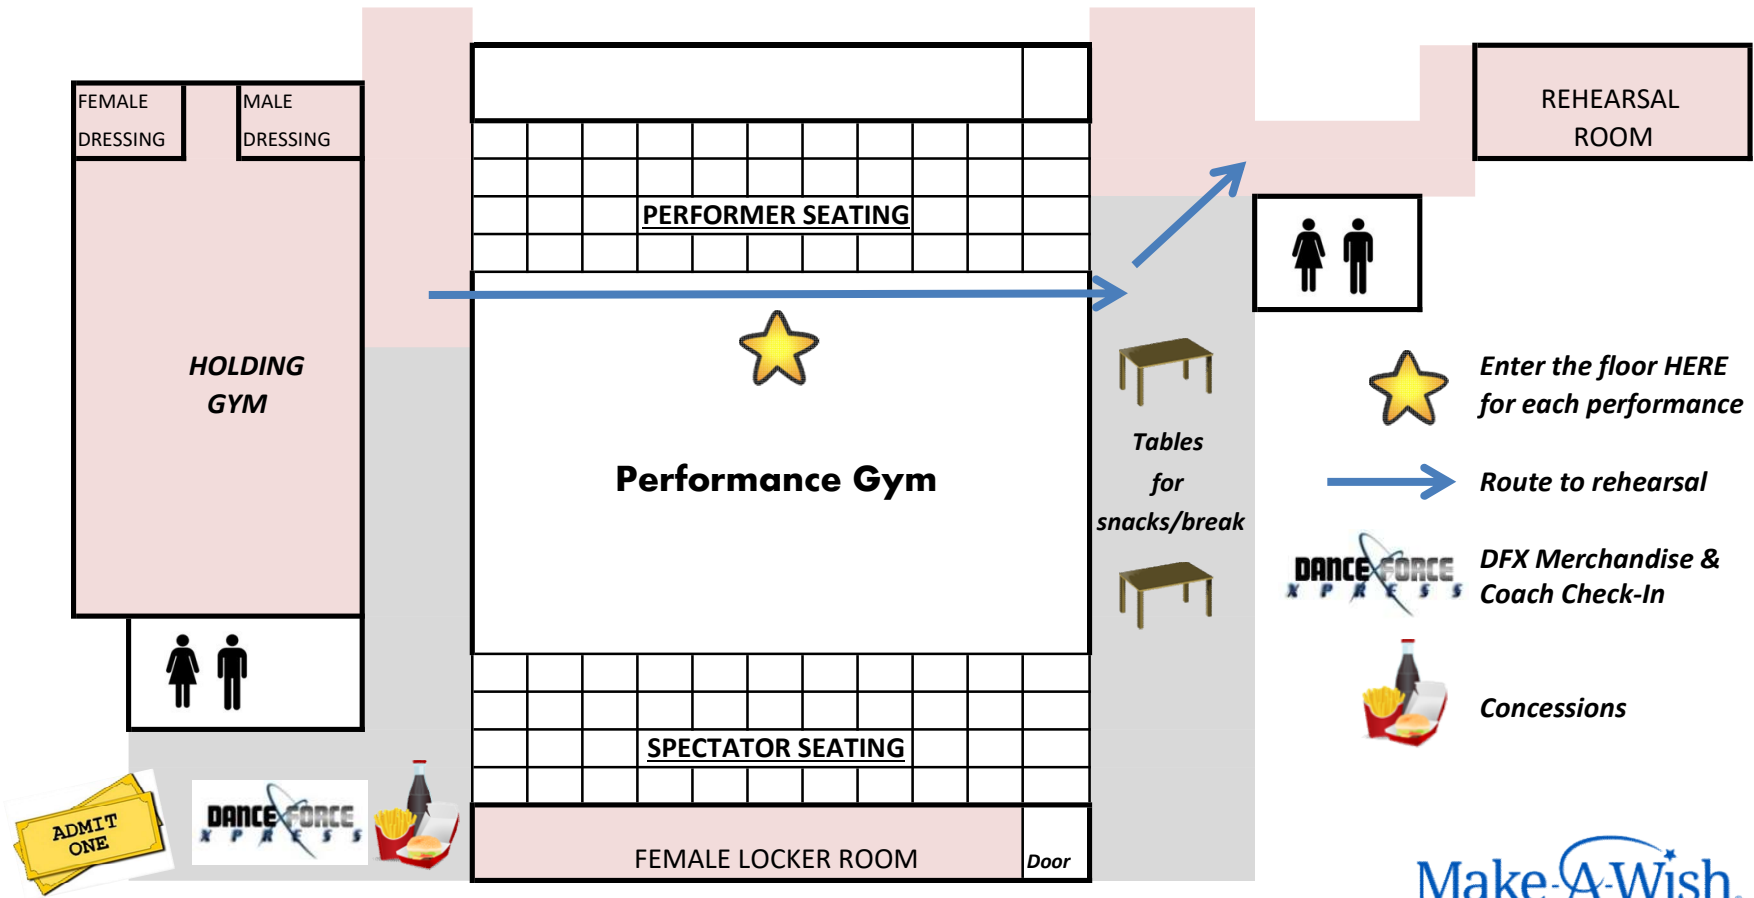

## MAIN ATHLETIC ENTRANCE

Spectator Tickets - \$5 each, with 50% of ticket sales benefiting Make-A-Wish, Michigan!

*Please note; the Holding Gym, Rehearsal Room, and areas marked in pink are restricted to performers and coaches ONLY.*

-  Enter the floor **HERE** for each performance
-  Route to rehearsal
-  DFX Merchandise & Coach Check-In
-  Concessions

[www.DanceForceXpress.com](http://www.DanceForceXpress.com)