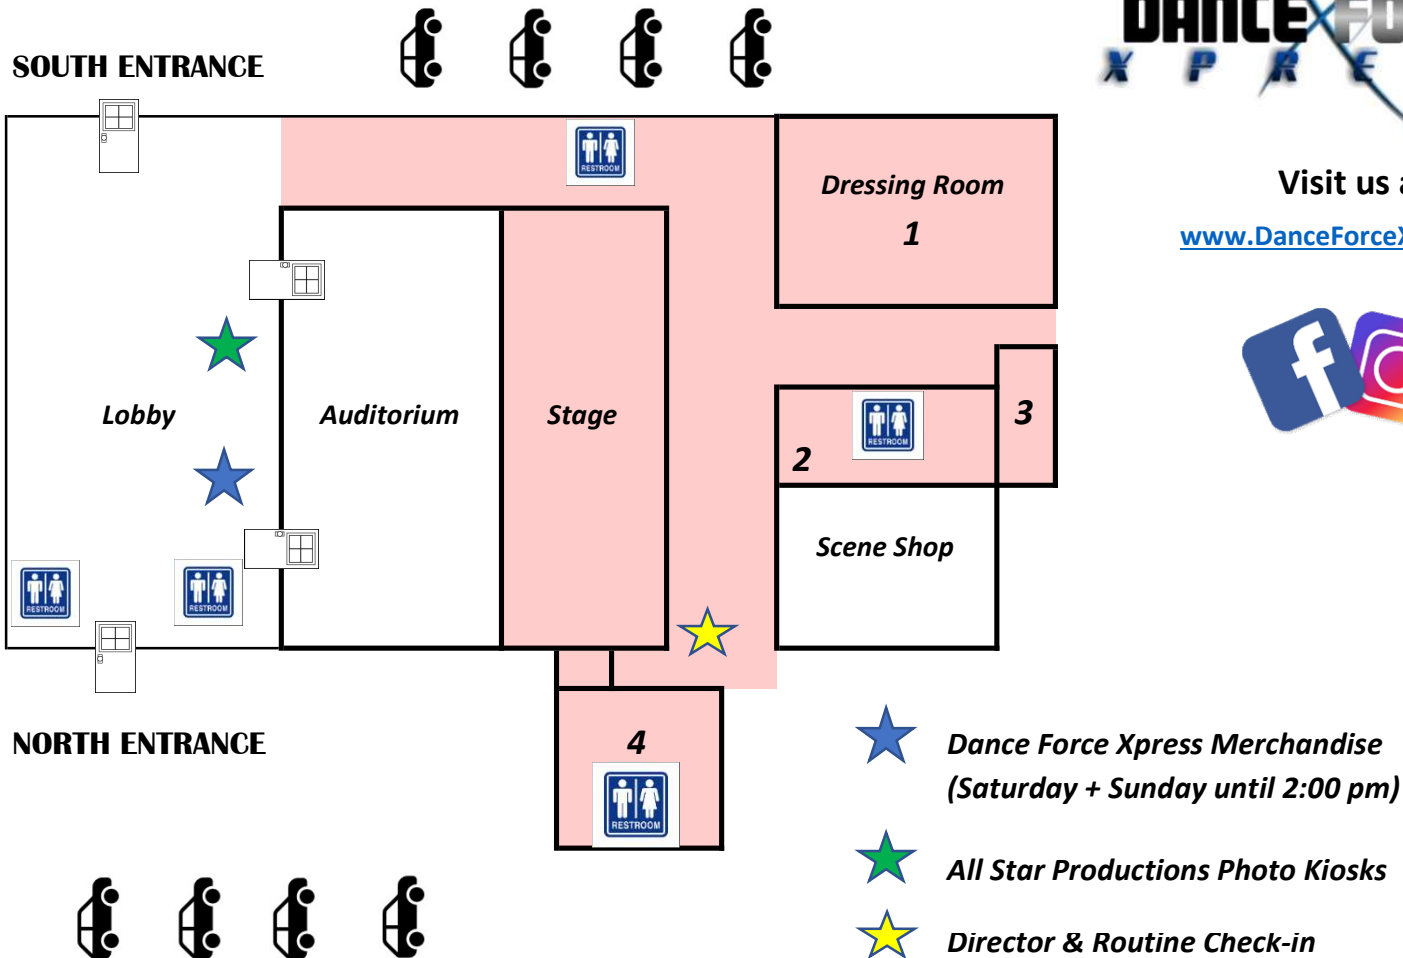

WELCOME!

John R. Armstrong Performing Arts Center
SQUARE ONE: Solo & Intensive Experience 2024

Visit us at:

www.DanceForceXpress.com

*** PLEASE NOTE - all areas highlighted in pink are restricted to performers and staff members only**