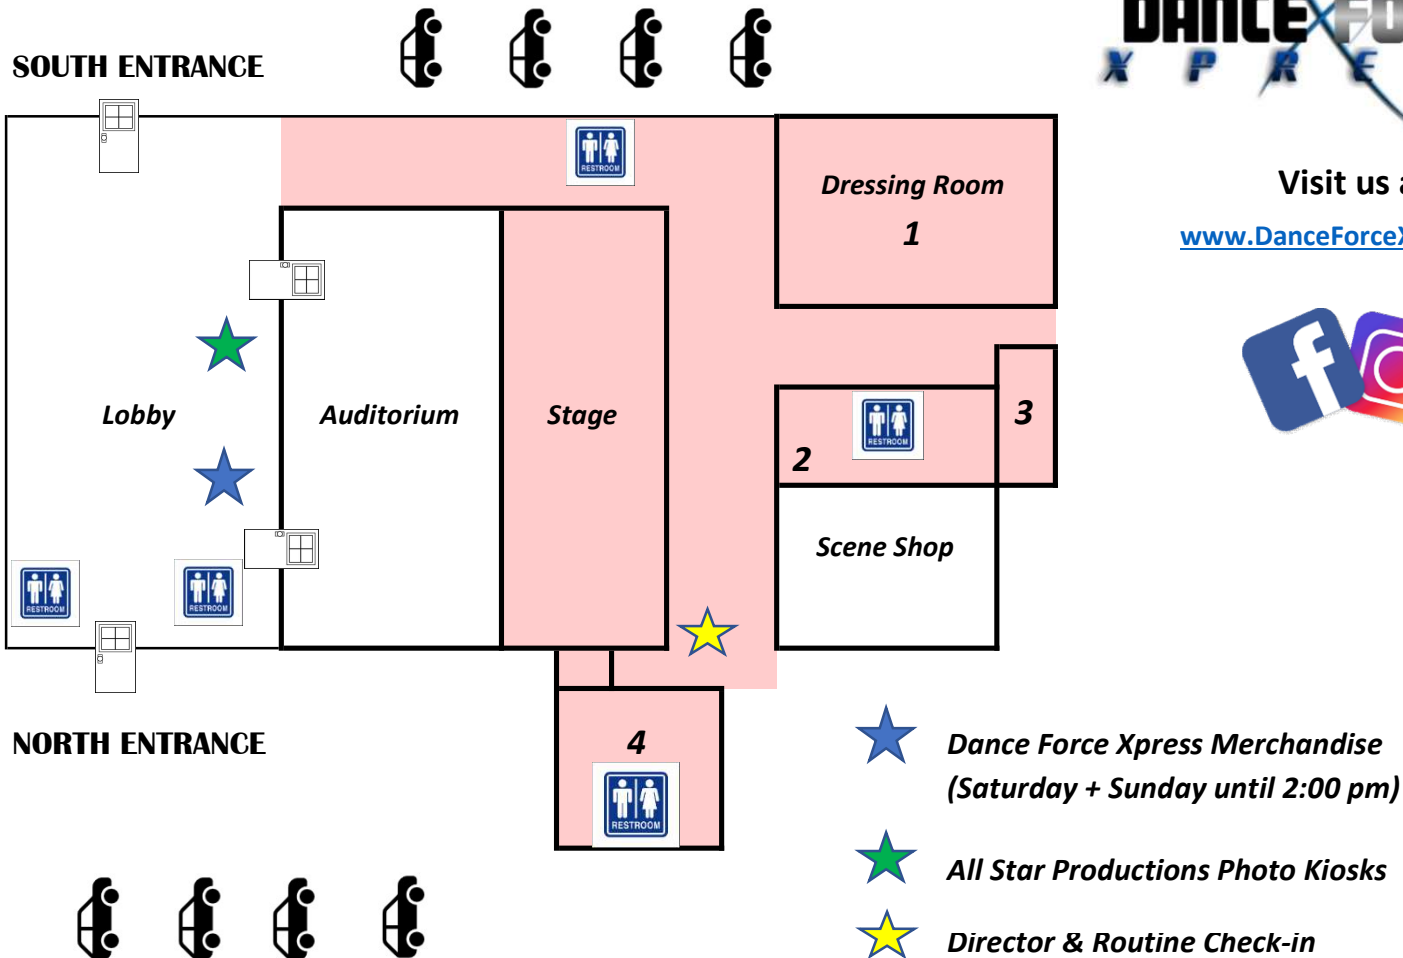

WELCOME!

John R. Armstrong Performing Arts Center
SQUARE ONE: Solo & Intensive Experience 2025

Visit us at:

www.DanceForceXpress.com

*** PLEASE NOTE - all areas highlighted in pink are restricted to performers and staff members only**